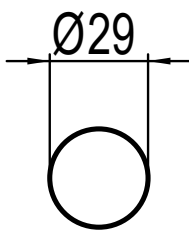

6449 Squeeze Grip Bellows

herga

Technology Ltd

- Light touch for easy use
- Soft plyable PVC grip
- Can be gripped/pressed/folded
- Choice of tubes and lengths

Typical applications

- Special needs/rehabilitation/care
- Sensitive switching at long distances

Reference dimensions mm

Ordering and options

Part Number	Description
6449 - 0056	Blue grip and 2 metres clear tube (suitable for 4mm spout options)
6449 - 0057	Blue grip and 2 metres black tube (suitable for 4mm spout options)