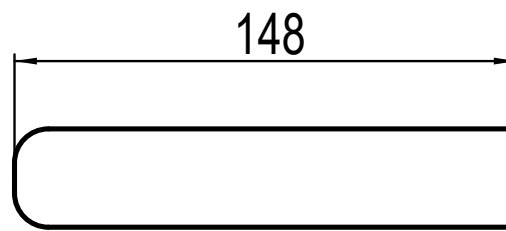

6449 Squeeze Grip Bellows

herga

Technology Ltd

- Light touch for easy use
- Soft plyable PVC grip
- Can be gripped/pressed/folded
- Choice of tubes and lengths

Typical applications

- Special needs/rehabilitation/care
- Sensitive switching at long distances

Reference dimensions mm

Ordering and options

Part Number	Description
6449 - 0056	Blue grip and 2 metres clear tube (suitable for 4mm spout options)
6449 - 0057	Blue grip and 2 metres black tube (suitable for 4mm spout options)