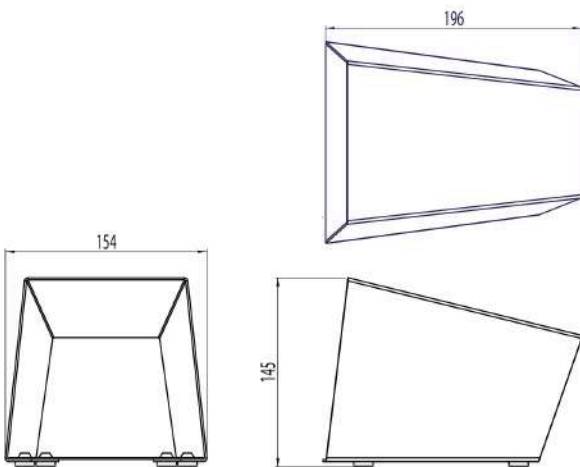

- ▶ Metal painted protective guard
- ▶ Suitable for 6210, 6219, 6225, 6226, 6229, 6254 & 6289 footswitches
- ▶ Available in Black or Grey RAL 7035
- ▶ Fitted with non-slip rubber feet
- ▶ Mild steel with a painted finish

Dimensions

Ordering information

Part Number	Description
6201-0002	Black painted guard
6201-0007	RAL 7035, light grey painted guard