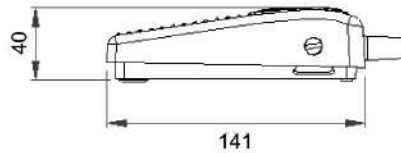

Dimensions

Accessories

Part-Number	Description
6202-0001	Single - black, RAL 9005 guard
6202-0002	Single - grey, RAL 7035 guard
6202-0003	Twin - grey, RAL 7035 guard