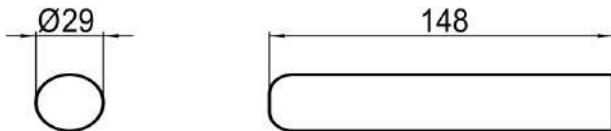

Dimensions

Ordering information

Part Number	Description
6449 - 0056	Blue grip and 2 metres clear tube (suitable for 4 mm spout options)
6449 - 0057	Blue grip and 2 metres black tube (suitable for 4 mm spout options)

Note: To be used with the appropriate Herga 6871/6872 airtswitch range. For more sensitive switching refer to 6753 and 6891.